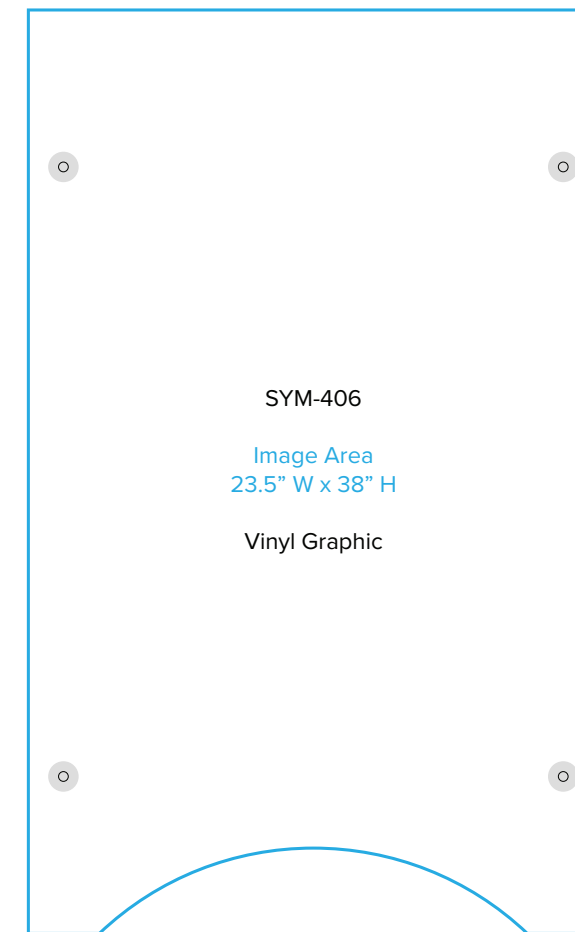

Graphic Template
10 x 20 Inline Exhibit
Backwall with Concave Rectangular Panel &
Flat, Rectangle Side Panels - SEG Graphics

NOTE: All Raster Art (jpg, tiff,psd, png, etc.) must be at least 100 dpi at print size.
Standard kits are often customized. Please check with Customer Service to ensure that this template matches your specific job.

Graphic Template Portable Counter – Vinyl Graphic

NOTE: All Raster Art (jpg, tiff,psd, png, etc.) must be at least 100 dpi at print size.
Standard kits are often customized. Please check with Customer Service to ensure that this template matches your specific job.