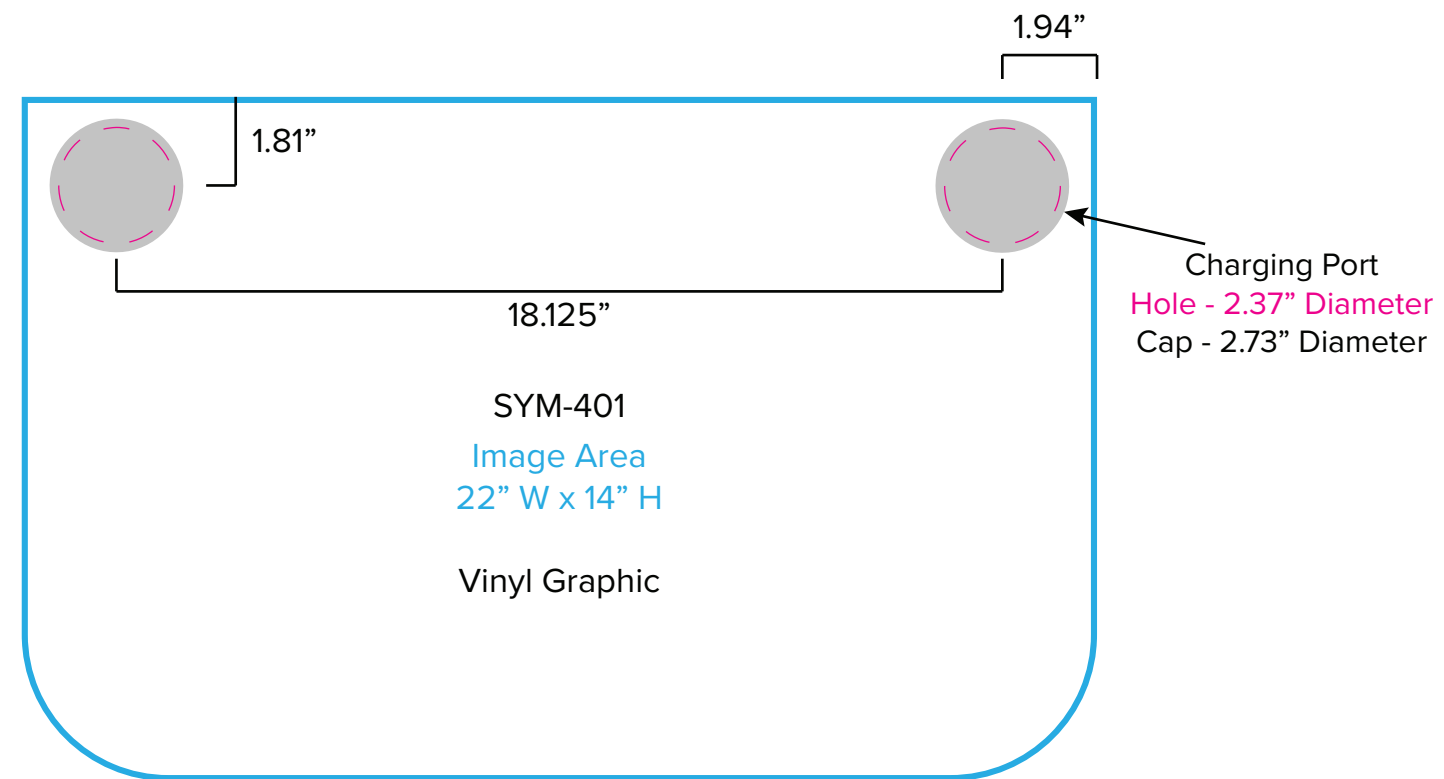

Graphic Template
10 x 20 Inline Exhibit
Backwall with Concave Rectangular Panel &
Flat, Rectangle Side Panels - SEG Graphics

NOTE: All Raster Art (jpg, tiff,psd, png, etc.) must be at least 100 dpi at print size.
Standard kits are often customized. Please check with Customer Service to ensure that this template matches your specific job.

Graphic Template Portable Counter – Vinyl Graphic

NOTE: All Raster Art (jpg, tiff,psd, png, etc.) must be at least 100 dpi at print size.
Standard kits are often customized. Please check with Customer Service to ensure that this template matches your specific job.

Graphic Template
Backwall Workstation Countertop – Vinyl Graphics
Graphics **NOT** included in base price. Please request pricing.

NOTE: All Raster Art (jpg, tiff,psd, png, etc.) must be at least 100 dpi at print size.
Standard kits are often customized. Please check with Customer Service to ensure that this template matches your specific job.