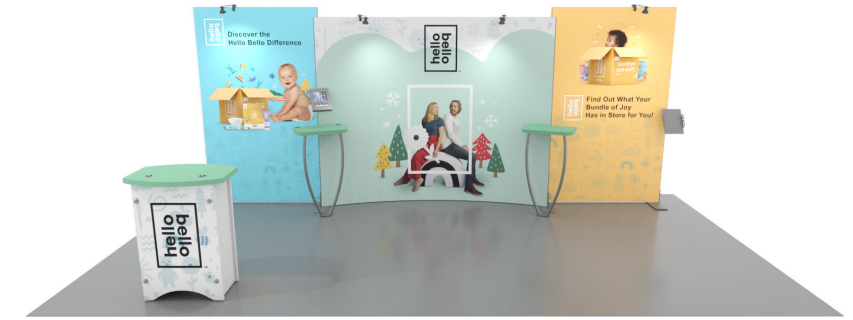

Graphic Template
10 x 20 Inline Exhibit
Backwall with Concave Rectangular Panel &
Flat, Rectangle Side Panels - SEG Graphics

NOTE: All Raster Art (jpg, tiff,psd, png, etc.) must be at least 100 dpi at print size.
Standard kits are often customized. Please check with Customer Service to ensure that this template matches your specific job.

Graphic Template Portable Counter – Vinyl Graphic

NOTE: All Raster Art (jpg, tiff,psd, png, etc.) must be at least 100 dpi at print size.
Standard kits are often customized. Please check with Customer Service to ensure that this template matches your specific job.

Graphic Template
Backwall Workstation Countertop – Vinyl Graphics
Graphics **NOT** included in base price. Please request pricing.

NOTE: All Raster Art (jpg, tiff,psd, png, etc.) must be at least 100 dpi at print size.
Standard kits are often customized. Please check with Customer Service to ensure that this template matches your specific job.