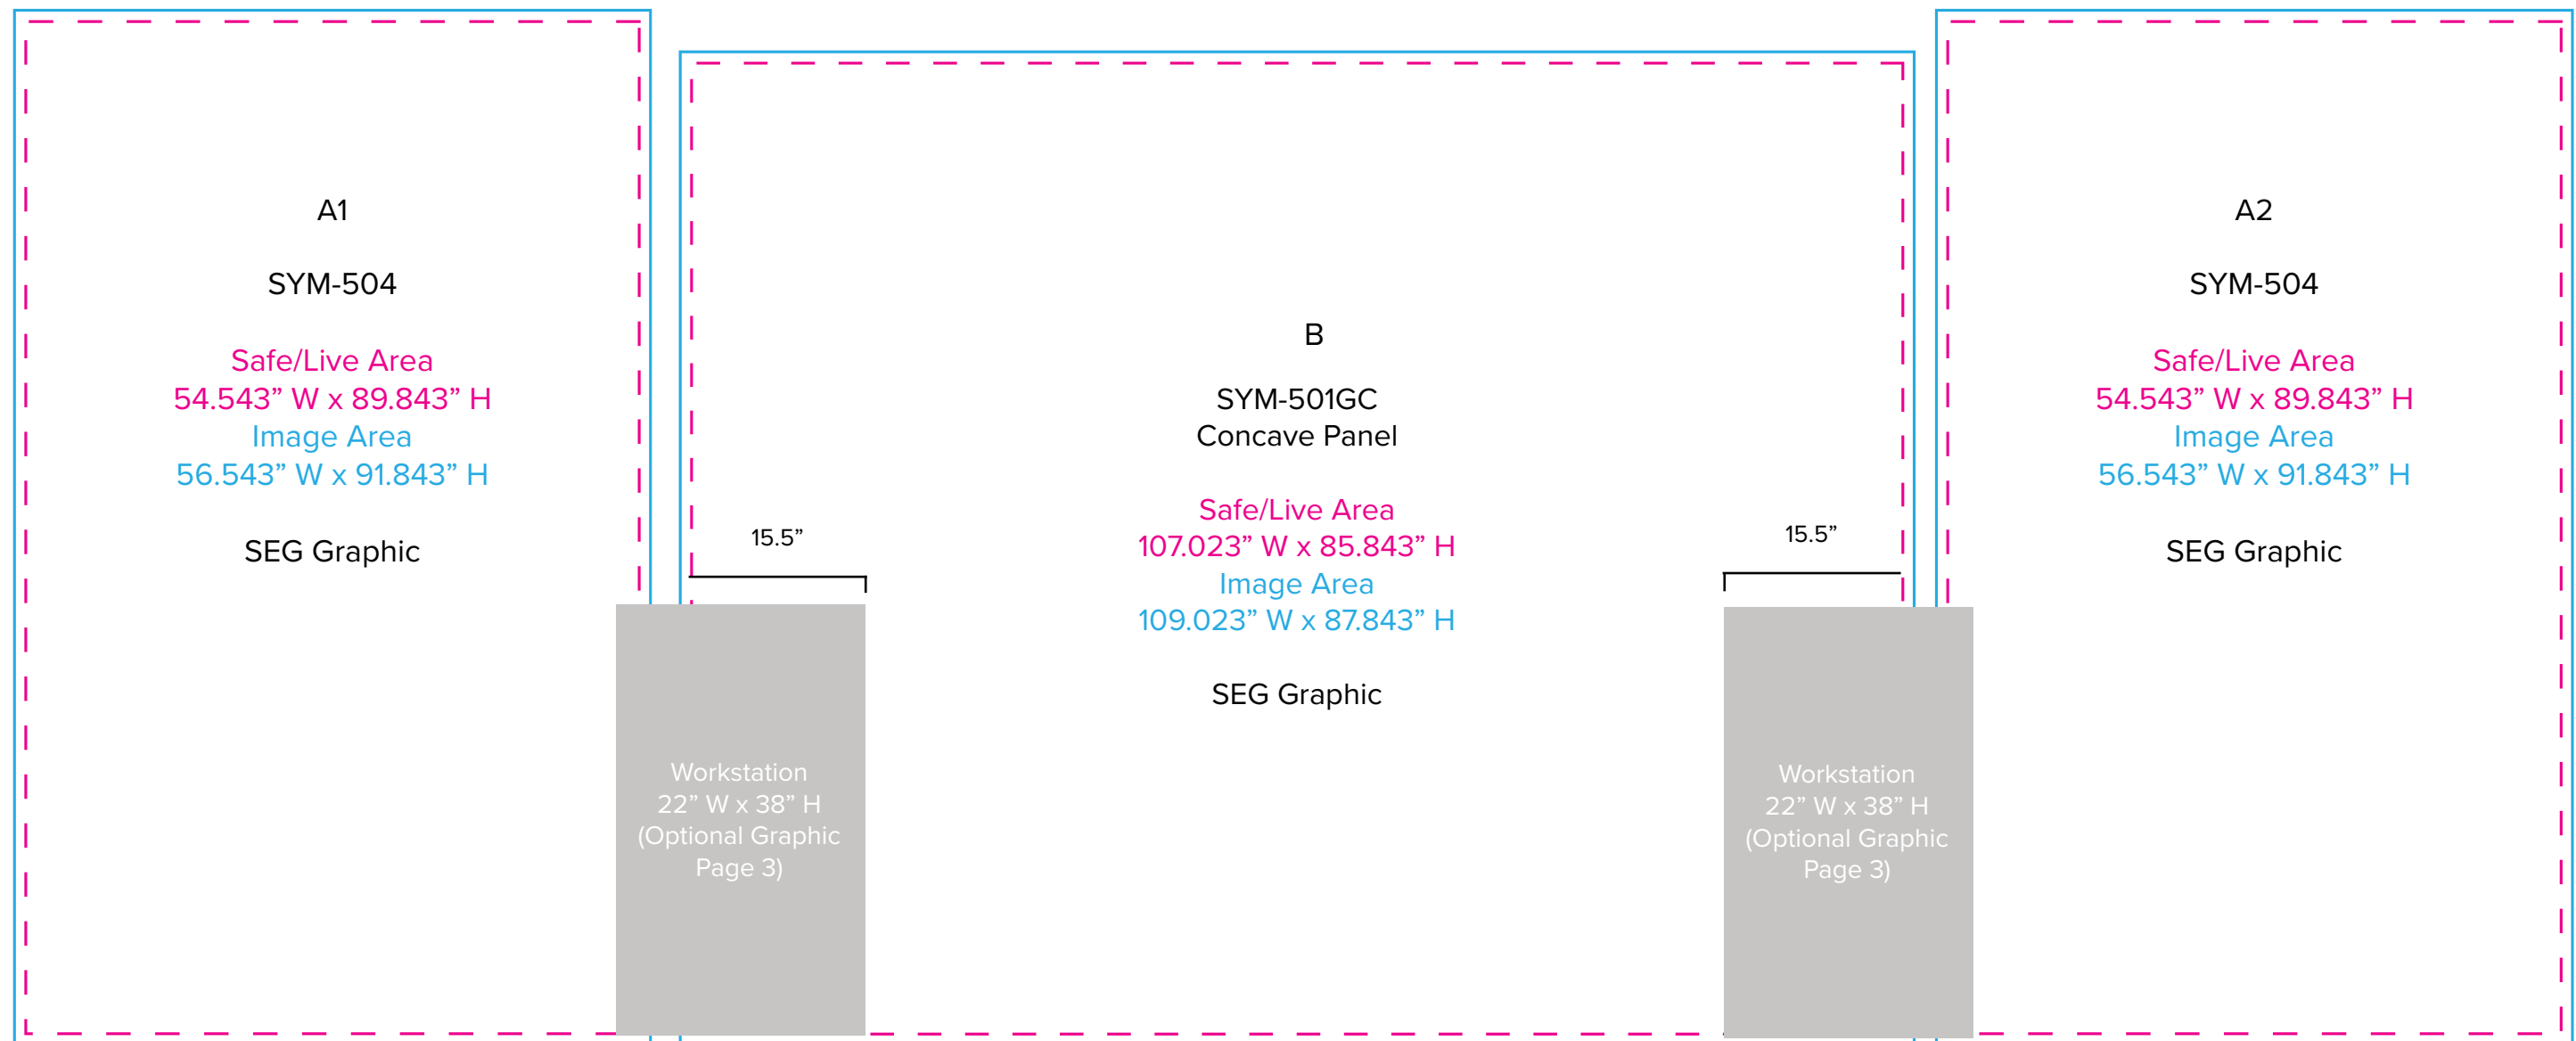

Graphic Template
10 x 20 Inline Exhibit
Backwall with Concave Rectangular Panel &
Flat, Rectangle Side Panels - SEG Graphics

NOTE: All Raster Art (jpg, tiff,psd, png, etc.) must be at least 100 dpi at print size.
Standard kits are often customized. Please check with Customer Service to ensure that this template matches your specific job.

Graphic Template Portable Counter – Vinyl Graphic

NOTE: All Raster Art (jpg, tiff,psd, png, etc.) must be at least 100 dpi at print size.
Standard kits are often customized. Please check with Customer Service to ensure that this template matches your specific job.

Graphic Template
Backwall Workstation Countertop – Vinyl Graphics
Graphics **NOT** included in base price. Please request pricing.

NOTE: All Raster Art (jpg, tiff,psd, png, etc.) must be at least 100 dpi at print size.
Standard kits are often customized. Please check with Customer Service to ensure that this template matches your specific job.