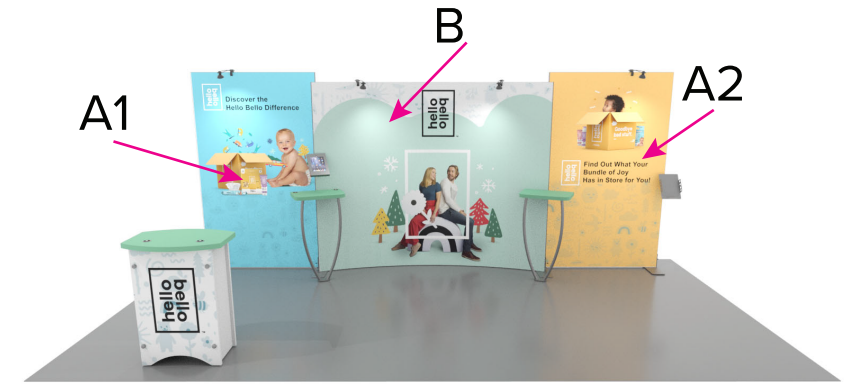

Graphic Template
10 x 20 Inline Exhibit
Backwall with Concave Rectangular Panel &
Flat, Rectangle Side Panels - SEG Graphics

NOTE: All Raster Art (jpg, tiff,psd, png, etc.) must be at least 100 dpi at print size.
Standard kits are often customized. Please check with Customer Service to ensure that this template matches your specific job.

Graphic Template Portable Counter – Vinyl Graphic

NOTE: All Raster Art (jpg, tiff,psd, png, etc.) must be at least 100 dpi at print size.
Standard kits are often customized. Please check with Customer Service to ensure that this template matches your specific job.

Graphic Template
Backwall Workstation Countertop – Vinyl Graphics
Graphics **NOT** included in base price. Please request pricing.

NOTE: All Raster Art (jpg, tiff,psd, png, etc.) must be at least 100 dpi at print size.
Standard kits are often customized. Please check with Customer Service to ensure that this template matches your specific job.