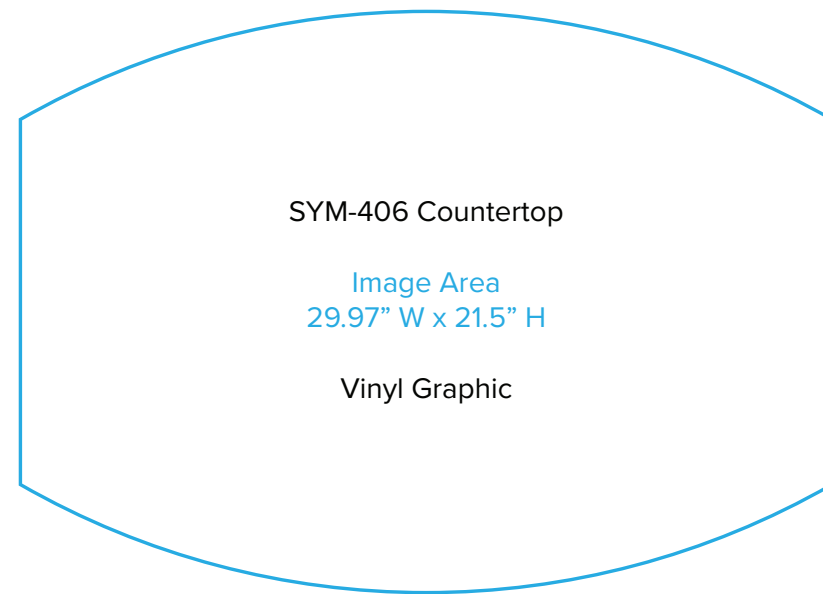

Graphic Template
10 x 20 Inline Exhibit
Backwall with Concave Rectangular Panel &
Flat, Rectangle Side Panels - SEG Graphics

NOTE: All Raster Art (jpg, tiff,psd, png, etc.) must be at least 100 dpi at print size.
Standard kits are often customized. Please check with Customer Service to ensure that this template matches your specific job.

Graphic Template Portable Counter – Vinyl Graphic

NOTE: All Raster Art (jpg, tiff,psd, png, etc.) must be at least 100 dpi at print size.
Standard kits are often customized. Please check with Customer Service to ensure that this template matches your specific job.